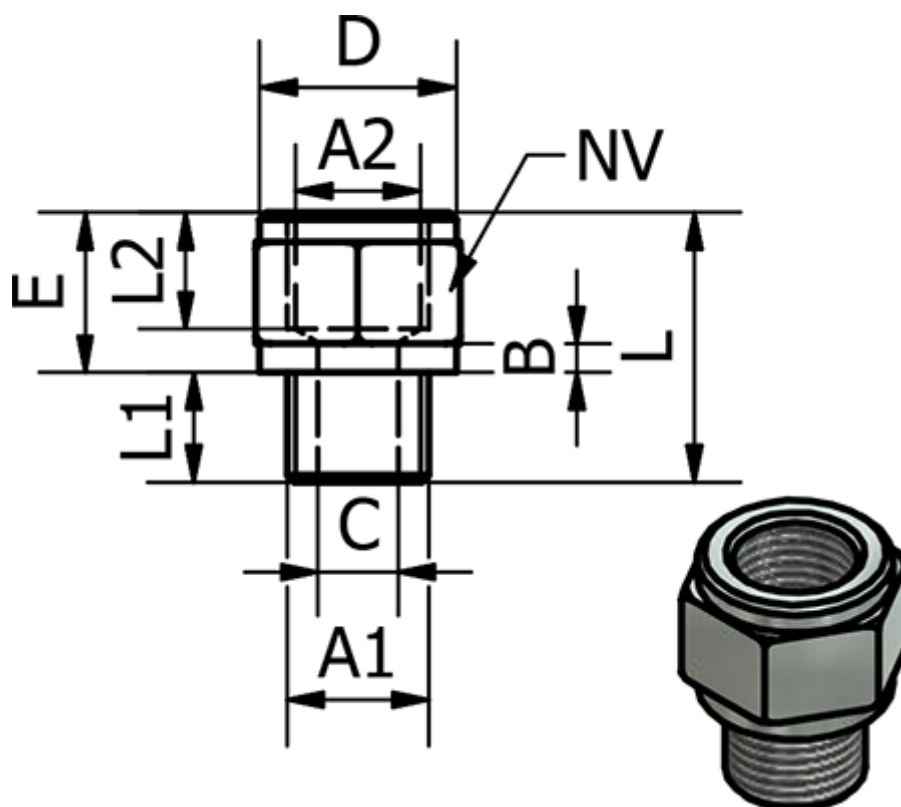

Data Sheet

Article number: 5891120TR1838

Description: Nipple sleeve 1120TR - 1838
R1/8" - G3/8"

Measures

A1 = 1/8"	L2 = 10.5
A2 = 3/8"	NV = 22
B = 2.5	
C = 5.5	
D = 21.5	
E = 14	
L = 21.5	
L1 = 7.5	